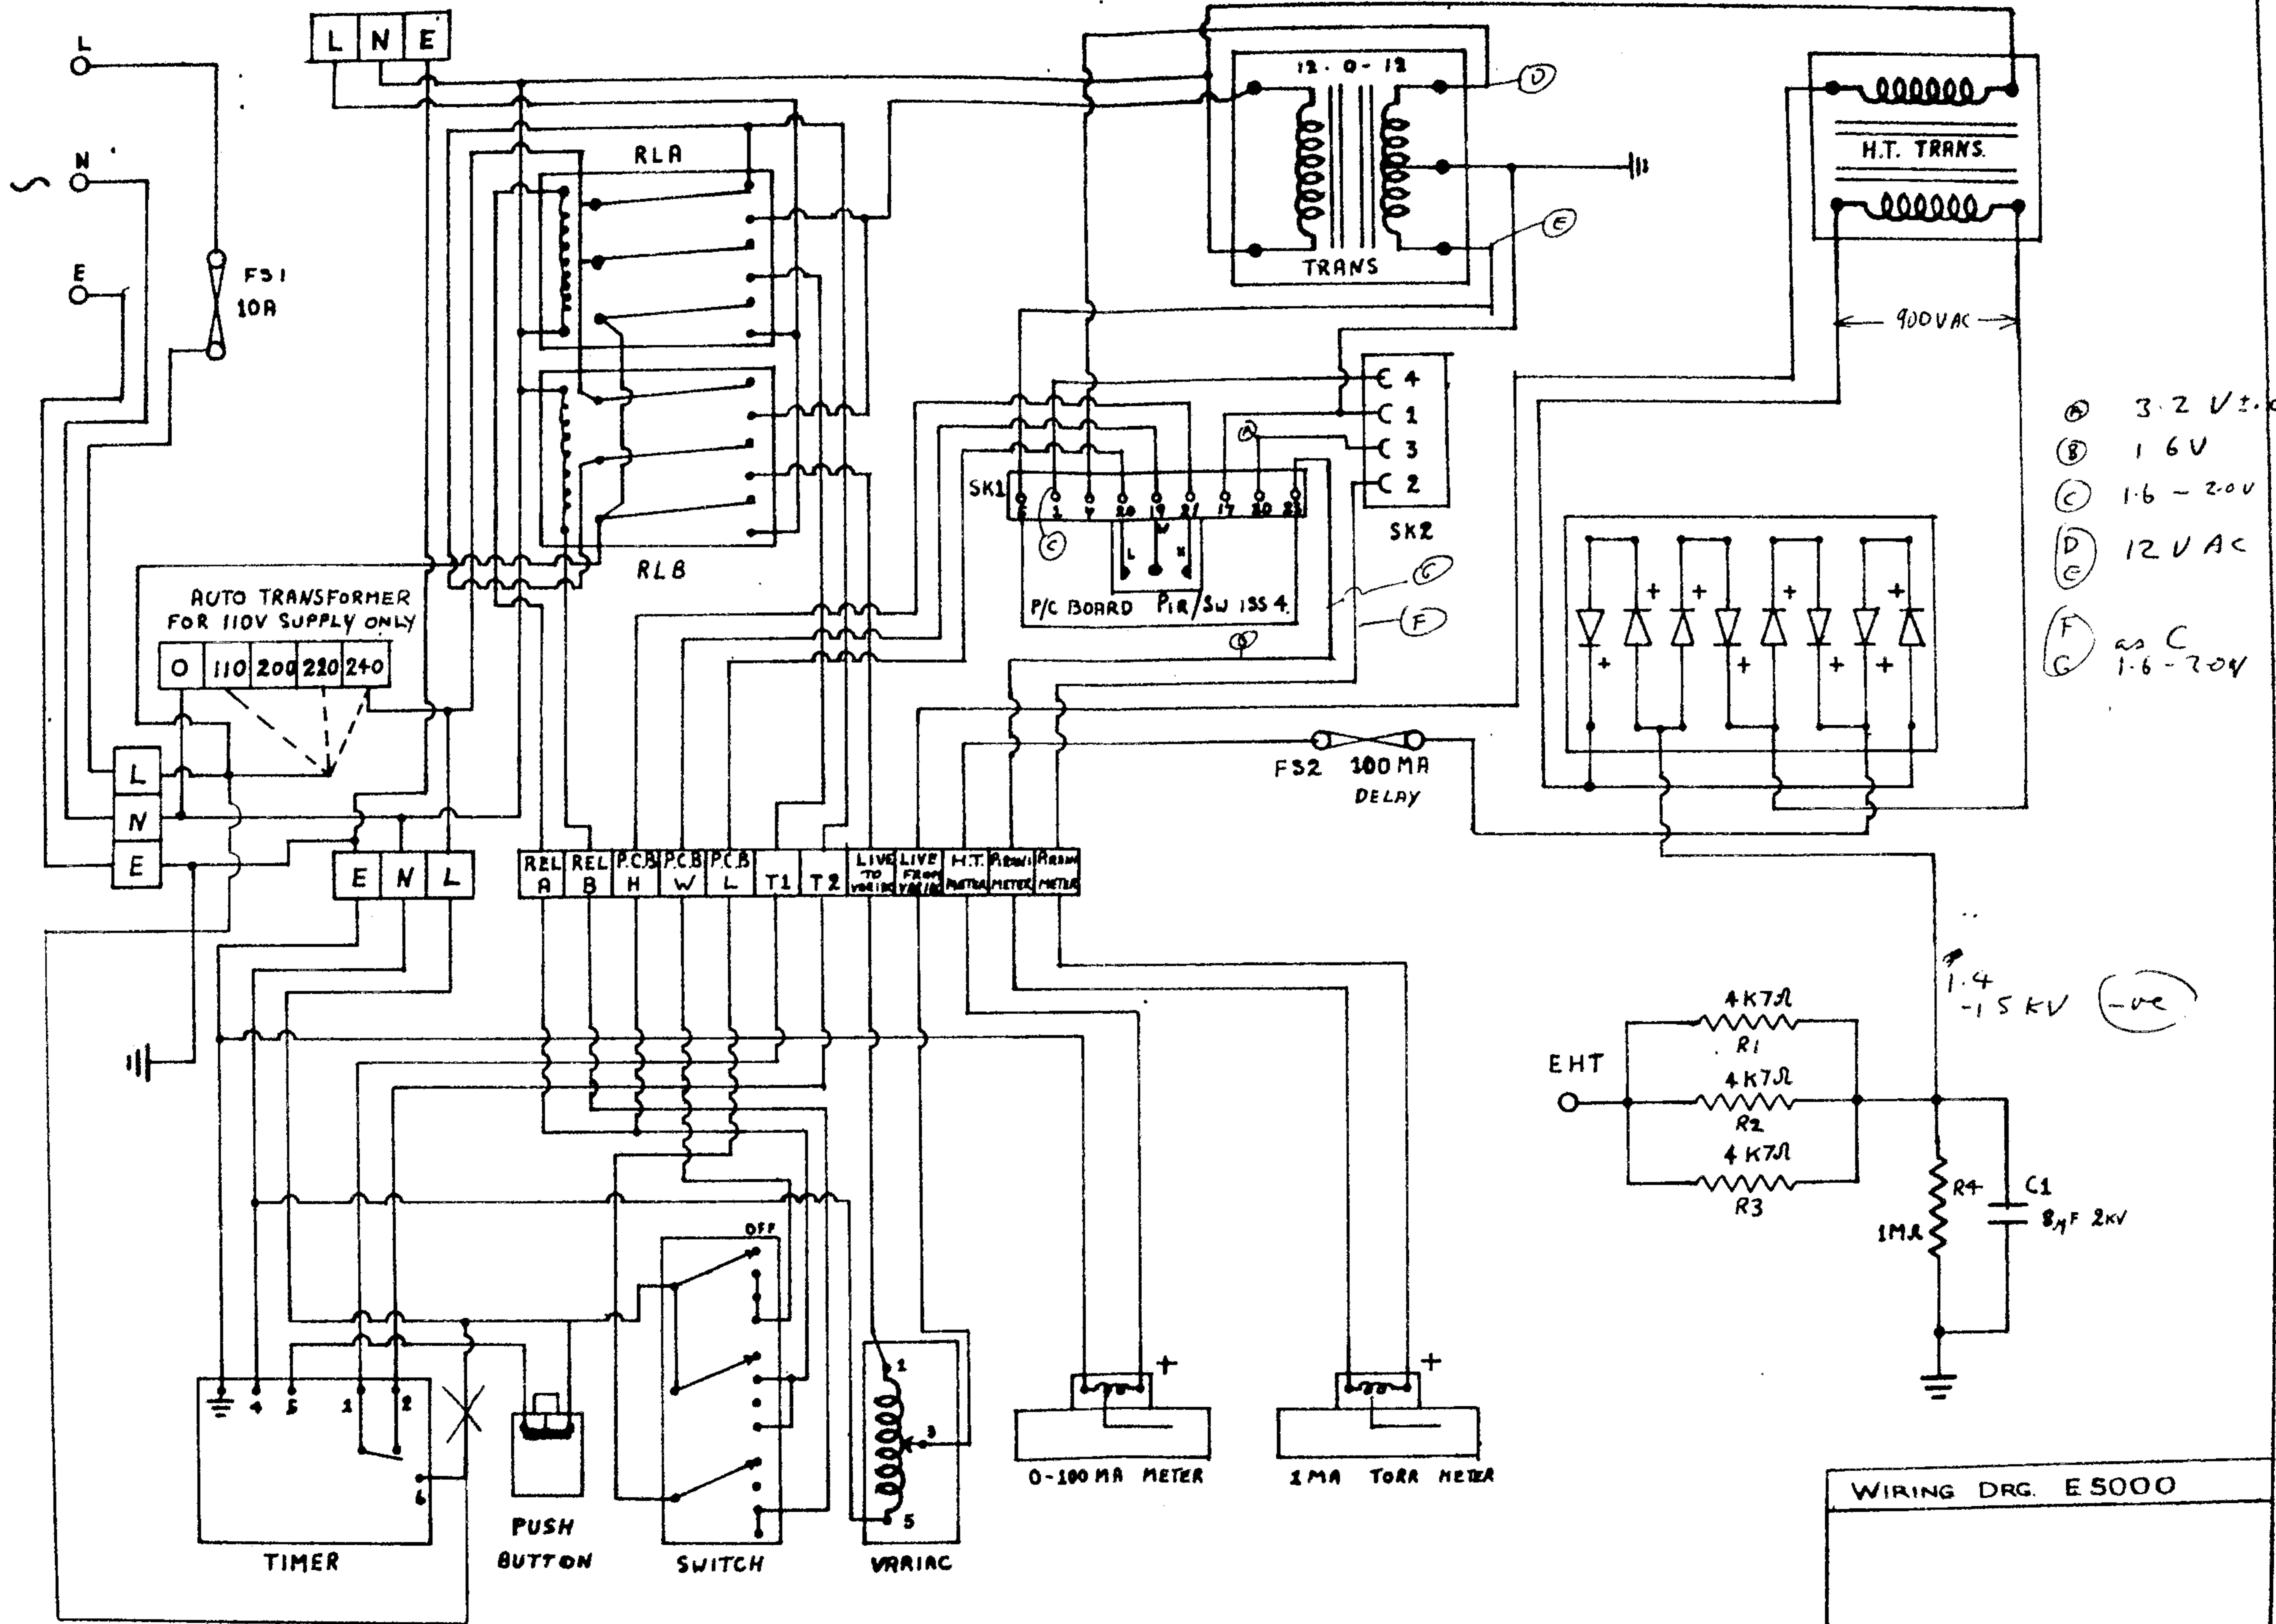

POLARON PIRANI BOARD P.E. Pic/SW  
ISSUE 4

- Ⓐ 3.2 V ± .05V
- Ⓑ 1.6 V
- Ⓒ 1.6 - 2.0 V
- Ⓓ 12 V AC
- Ⓔ as C
- Ⓕ 1.6 - 2.0 V

1.4  
-15KV (-ve)

WIRING DRG. E5000